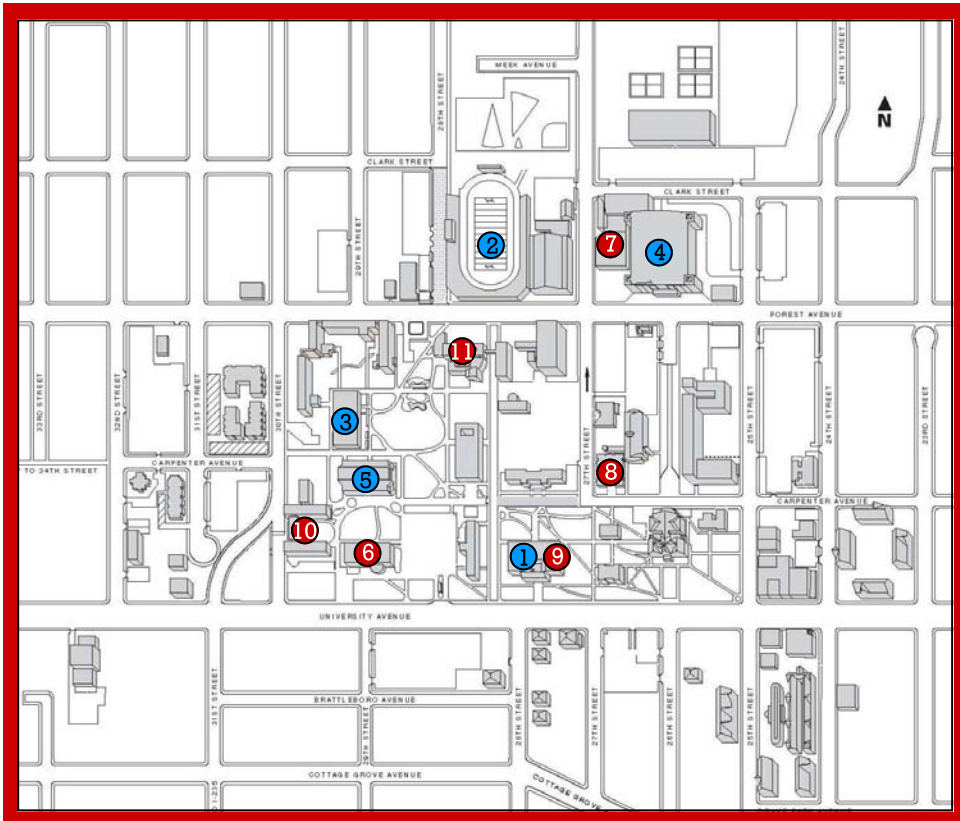

Participating On Campus Merchants

On Campus Merchants

1. **Cowles Library**
Cowles Café (*We brew Starbucks Coffee*)
2. **Drake Stadium**
Concessions
3. **Hubbell Building**
Hubbell Dining Hall (*Hubbell South*)
Hubbell North
Convenience Store
4. **Knapp Center**
Concessions
5. **Olmstead Building**
Olmsted Coffee Shop
Terrace Court

Vending Machines

6. **Aliber Hall (2)**
7. **Bell Center**
8. **Cartwright Hall (2)**
9. **Cowles Library**
10. **Goodwin-Kirk (2)**
11. **Harvey Ingram (2)**

Participating Off Campus Merchants

★ Drake University

1. **Buffalo Wild Wings (515) 221-9464**
6925 Mill Civic Parkway
2. **Chipotle (515) 422-9800**
1551 Valley West Dr # 224
3. **Drake Diner (515) 277-1111**
1111 25th Street

4. **Godfather's Pizza (515) 277-6344**
4119 University Ave.

5. **Planet Sub (515) 369-3782**
2330 University Ave.

6. **Starbucks at Drake West Village (515) 277-1500**
1315 31st Street, Suite A

7. **Sunsation Spa (515) 274-5000**
1315 31st St.

8. **Woody's Smoke Shack (515) 277-0005**
2511 Cottage Grove Ave.