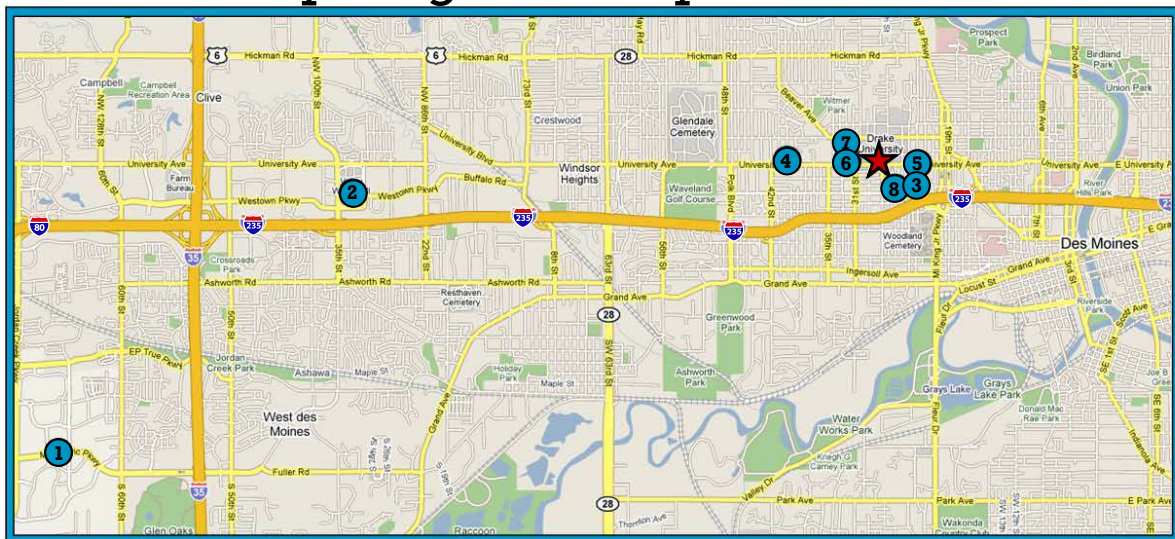

Participating On Campus Merchants

On Campus Merchants

1. **Cowles Library**
Cowles Café (*We brew Starbucks Coffee*)
2. **Drake Stadium**
Concessions
3. **Hubbell Building**
Hubbell Dining Hall (*Hubbell South*)
Hubbell North
Convenience Store
4. **Knapp Center**
Concessions
5. **Olmstead Building**
Olmsted Coffee Shop
Terrace Court

Vending Machines

6. **Aliber Hall (2)**
7. **Bell Center**
8. **Cartwright Hall (2)**
9. **Cowles Library**
10. **Goodwin-Kirk (2)**
11. **Harvey Ingram (2)**

Participating Off Campus Merchants

★ Drake University

1. **Buffalo Wild Wings (515) 221-9464**
6925 Mill Civic Parkway
2. **Chipotle (515) 422-9800**
1551 Valley West Dr # 224
3. **Drake Diner (515) 277-1111**
1111 25th Street

4. **Godfather's Pizza (515) 277-6344**
4119 University Ave.

5. **Planet Sub (515) 369-3782**
2330 University Ave.

6. **Starbucks at Drake West Village (515) 277-1500**
1315 31st Street, Suite A

7. **Sunsation Spa (515) 274-5000**
1315 31st St.

8. **Woody's Smoke Shack (515) 277-0005**
2511 Cottage Grove Ave.